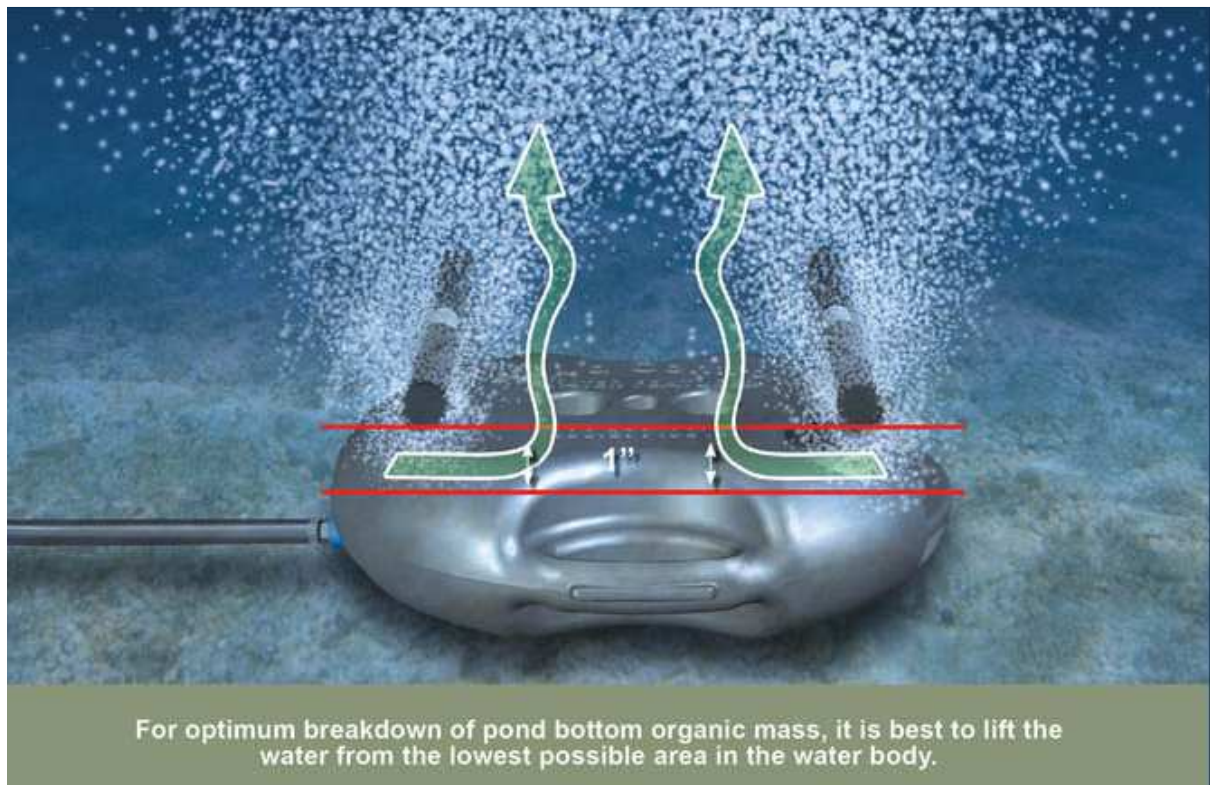

What are the benefits of this Aeration System?

- Increases water clarity
- Eliminates foul pond odors
- Prevents fish kills by increasing oxygen levels
- Eliminates thermal stratification
- Reduces nutrient and associated algae levels
- Reduces mosquito hatches