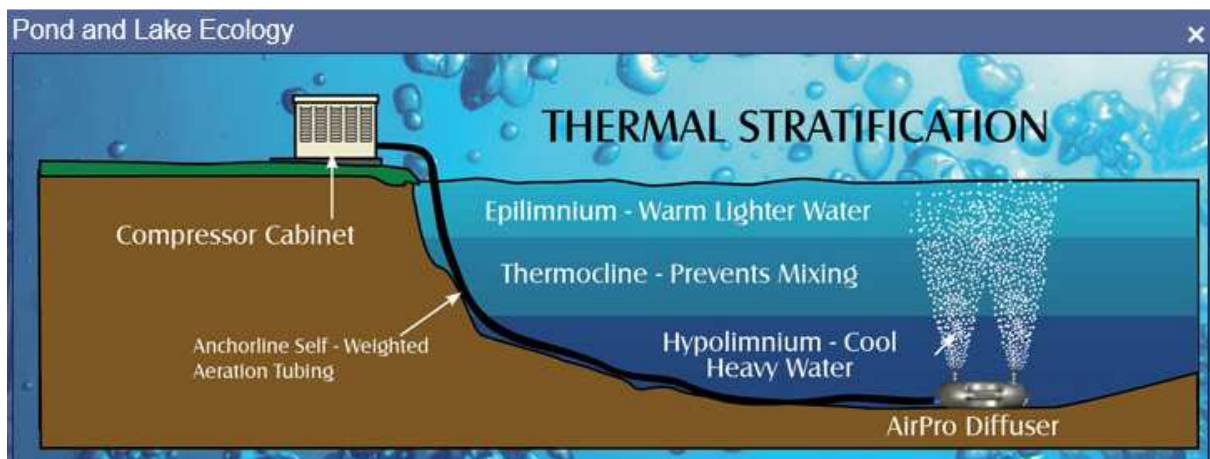

Our professional grade aeration system. A **lifetime warranty** on the outdoor enclosure is standard. This system allows for up to six diffusers. Oversized exhaust fans to vent heated compressor air is just one of the features that sets this product apart from the competition.

What are the benefits of this Aeration System?

- Increases water clarity
- Eliminates foul pond odors
- Prevents fish kills by increasing oxygen levels
- Eliminates thermal stratification
- Reduces nutrient and associated algae levels
- Reduces mosquito hatches

Why buy this system?

- Best warranties in the industry
- Lower cost than competition
- Enclosure engineered to remove heated air at a faster rate than competitive angled lid designs
- Quietest equipment on the market
- Industry's finest customer support